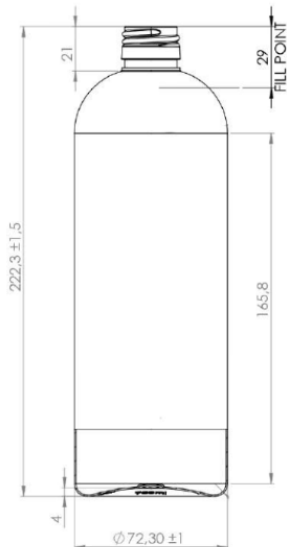

Daily Tall 750

General info

Item no. (SKU):	
Family / Range:	MISC
Capacity:	750ml
Neck:	28 ROPP
Weight:	35
Shape:	Round
Material:	PET
Colour:	All Colours Available
Print Areas:	N/A
Country of Origin:	Lithuania

Packaging Info

Packed in Boxes

Box Dimensions (mm):	594 x 394 x 448
Quantity per box (pcs):	
Boxes per pallet (pcs):	
Quantity per pallet (pcs):	
Net weight (kg):	
Gross weight (kg):	
Pallet height (mm):	2400

Packed in PE bags on trays (Full pallet)

Tray dimensions (mm):	1200 x 800 x 50
Quantity per tray (pcs):	190
Quantity per PE bag (pcs):	95
PE bags per tray (pcs):	5
Trays per pallet (pcs):	10
Quantity per pallet (pcs):	1900
Net weight (kg):	67
Gross weight (kg):	107
Pallet height (mm):	2400